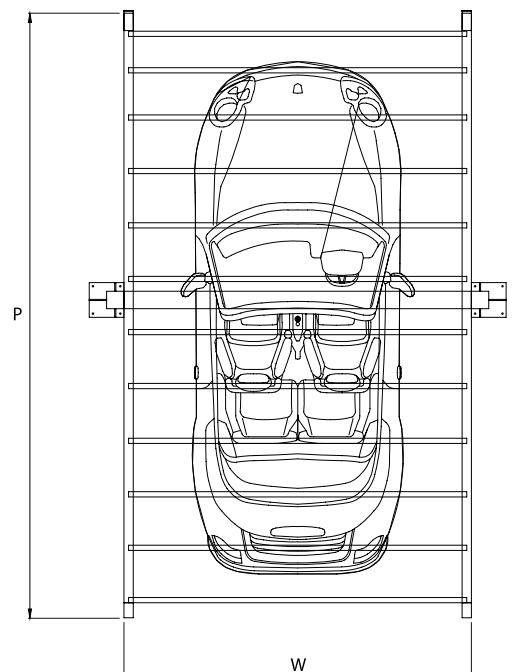

Ametist Park System

Technical Data / Teknik Veri

Ametist Park System

Dimensions in mm Boyutlar mm

	Max. width	Max. projection
Single Form	300 cm	500 cm
Double Form	600 cm	500 cm
Triple Form	900 cm	500 cm

Fabric Profile

Rails

Fabric Profile

Pole

Technical Legend / Teknik Tan ı m

- 1 Pole Direk
- 2 Rail Ray
- 3 Middle flowing profile Orta ak ı ş profili
- 4 Last flowing profile Son ak ı ş profili
- 5 Tie-rod Baęlantı çubuęu