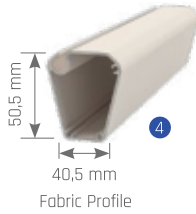

Ametist Park System

Technical Data / Teknik Veri

Ametist Park System

Dimensions in mm Boyutlar mm

	Max. width	Max. projection
Single Form	300 cm	500 cm
Double Form	600 cm	500 cm
Triple Form	900 cm	500 cm

Fabric Profile

Rails

Fabric Profile

Pole

Technical Legend / Teknik Tan ı m

- 1 Pole Direk
- 2 Rail Ray
- 3 Middle flowing profile Orta ak ı ş profili
- 4 Last flowing profile Son ak ı ş profili
- 5 Tie-rod Baęlantı çubuęu