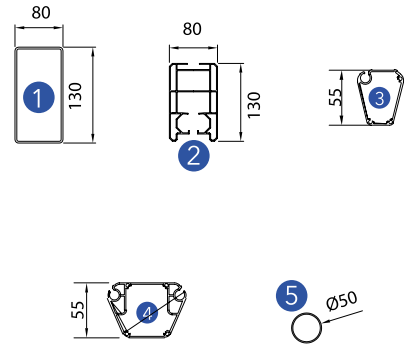

Ametist Park System

Technical Data / Teknik Veri

Ametist Park System

Dimensions in mm Boyutlar mm

	Max. width	Max. projection
Single Form	300 cm	500 cm
Double Form	600 cm	500 cm
Triple Form	900 cm	500 cm

Fabric Profile

Rails

Fabric Profile

Pole

Technical Legend / Teknik Tan ı m

- 1 Pole Direk
- 2 Rail Ray
- 3 Middle flowing profile Orta ak ı ş profili
- 4 Last flowing profile Son ak ı ş profili
- 5 Tie-rod Baęlantı çubuęu