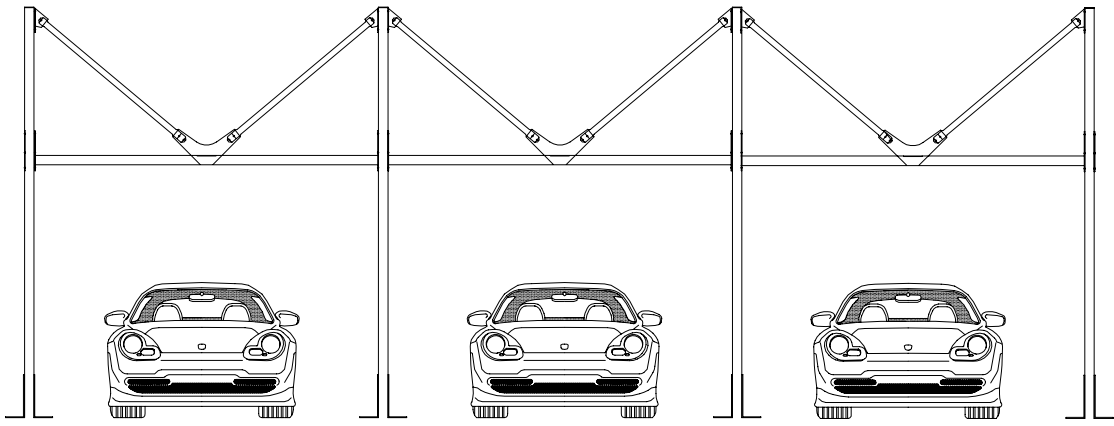

Triple form / Üçlü form