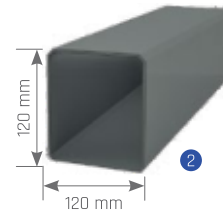

Ametist Park System

Technical Data / Teknik Veri

Ametist Park System

Dimensions in mm Boyutlar mm

	Max. width	Max. projection
Single Form	300 cm	500 cm
Double Form	600 cm	500 cm
Triple Form	900 cm	500 cm

Fabric Profile

Rails

Fabric Profile

Pole

Technical Legend / Teknik Tan ı m

- 1 Pole Direk
- 2 Rail Ray
- 3 Middle flowing profile Orta ak ı ş profili
- 4 Last flowing profile Son ak ı ş profili
- 5 Tie-rod Baęlantı çubuęu