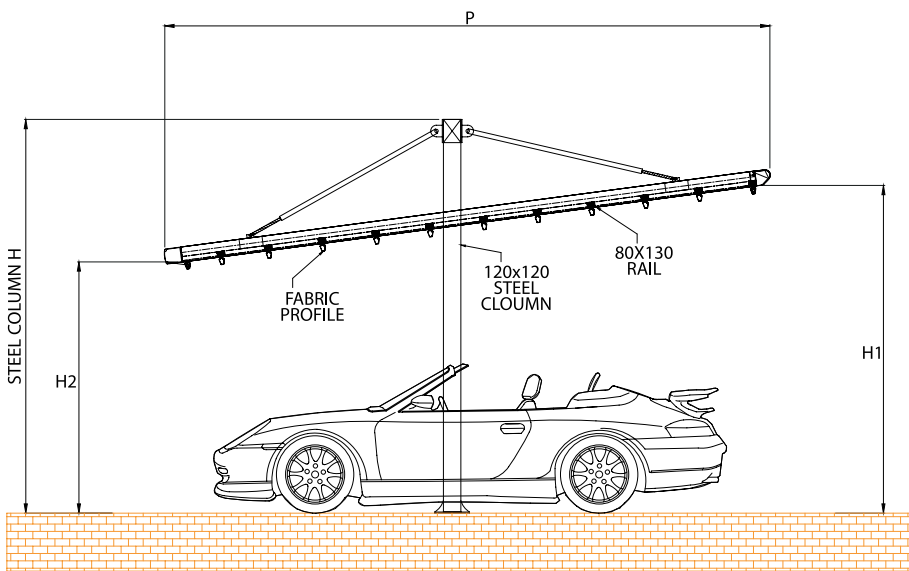

Ametist Park System

Technical Data / Teknik Veri

Ametist Park System

Dimensions in mm Boyutlar mm

	Max. width	Max. projection
Single Form	300 cm	500 cm
Double Form	600 cm	500 cm
Triple Form	900 cm	500 cm

Fabric Profile

Rails

Fabric Profile

Pole

Technical Legend / Teknik Tan ı m

- 1 Pole Direk
- 2 Rail Ray
- 3 Middle flowing profile Orta ak ı ş profili
- 4 Last flowing profile Son ak ı ş profili
- 5 Tie-rod Baęlantı çubuęu