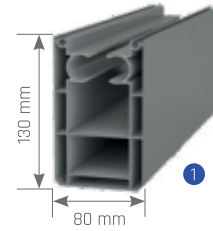

Ametist Park System

Technical Data / Teknik Veri

Ametist Park System

Dimensions in mm Boyutlar mm

	Max. width	Max. projection
Single Form	300 cm	500 cm
Double Form	600 cm	500 cm
Triple Form	900 cm	500 cm

Fabric Profile

Rails

Fabric Profile

Pole

Technical Legend / Teknik Tan ı m

- 1 Pole Direk
- 2 Rail Ray
- 3 Middle flowing profile Orta ak ı ş profili
- 4 Last flowing profile Son ak ı ş profili
- 5 Tie-rod Baęlantı çubuęu