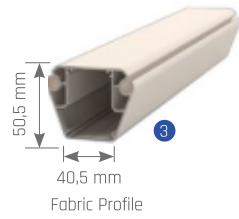

Ametist Park System

Technical Data / Teknik Veri

Ametist Park System

Dimensions in mm Boyutlar mm

	Max. width	Max. projection
Single Form	300 cm	500 cm
Double Form	600 cm	500 cm
Triple Form	900 cm	500 cm

Fabric Profile

Rails

Fabric Profile

Pole

Technical Legend / Teknik Tan ı m

- 1 Pole Direk
- 2 Rail Ray
- 3 Middle flowing profile Orta ak ı ş profili
- 4 Last flowing profile Son ak ı ş profili
- 5 Tie-rod Baęlantı çubuęu