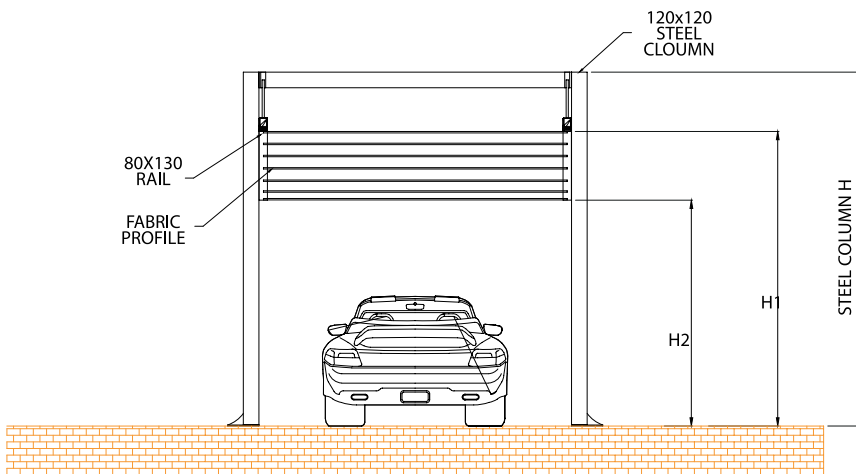

Ametist Park System

Technical Data / Teknik Veri

Ametist Park System

Dimensions in mm Boyutlar mm

	Max. width	Max. projection
Single Form	300 cm	500 cm
Double Form	600 cm	500 cm
Triple Form	900 cm	500 cm

Fabric Profile

Rails

Fabric Profile

Pole

Technical Legend / Teknik Tan ı m

- 1 Pole Direk
- 2 Rail Ray
- 3 Middle flowing profile Orta ak ı ş profili
- 4 Last flowing profile Son ak ı ş profili
- 5 Tie-rod Baęlantı çubuęu