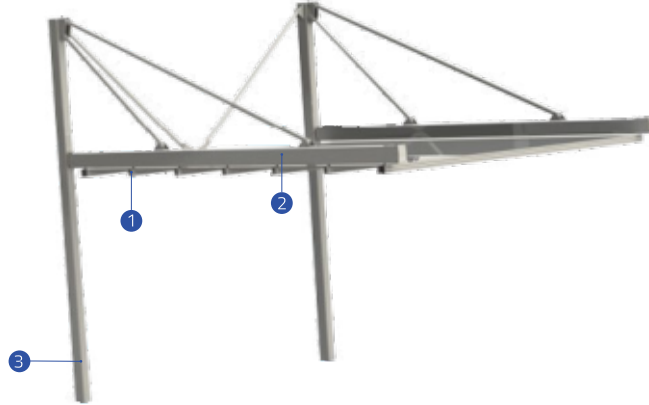

Ametist Park System

Technical Data / Teknik Veri

Ametist Park System

Dimensions in mm Boyutlar mm

	Max. width	Max. projection
Single Form	300 cm	500 cm
Double Form	600 cm	500 cm
Triple Form	900 cm	500 cm

Fabric Profile

Rails

Fabric Profile

Pole

Technical Legend / Teknik Tan ı m

- 1 Pole Direk
- 2 Rail Ray
- 3 Middle flowing profile Orta ak ı ş profili
- 4 Last flowing profile Son ak ı ş profili
- 5 Tie-rod Baęlantı çubuęu