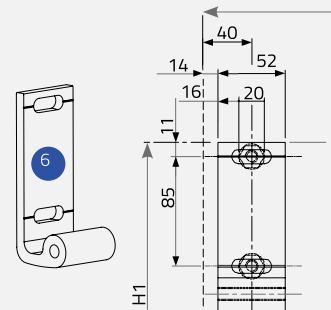

Side view / Yandan görünüş

Rails

Fabric Profile

Fabric Profile

	Max. width	Max. projection
Single Form	450 cm	600 cm
Double Form	800 cm	600 cm
Triple Form	1200 cm	600 cm

Technical Details Teknik Ayrıntılar

Extruded Frontal Gutter (Water-drain)

System has 15% inclination for better water drain. If this structure doesn't have these following features, Byart Group will not be responsible for possible knapsacks of water or similar problems concerning the running-off of rainwater. Flowing profiles number is indicative, inclinations are the least guaranteed for a correct outflow of rainwater. For inferior inclinations to least measures pointed in the table, it is possible to add one or more intermediary rails, except for technical office approval.

Anti-Wind Profile / Rüzgar Önleyici

Connection roof / Bağlantı çatısı

Wall application bracket / Duvar uygulama köşebendi

Roof for cassette / Çatı Kaset

Wall Application Bracket / Duvar Uygulama Köşebendi

Technical Legend / Teknik Tanım

- 1 Rail Ray
- 2 Extruded frontal water-drain Haddeden çekilmiş ön su tahliyesi
- 3 Middle flowing profile Orta akış profili
- 4 Last flowing profile Son akış profili
- 5 Pole Direk
- 6 Wall application bracket Duvar uygulama köşebendi