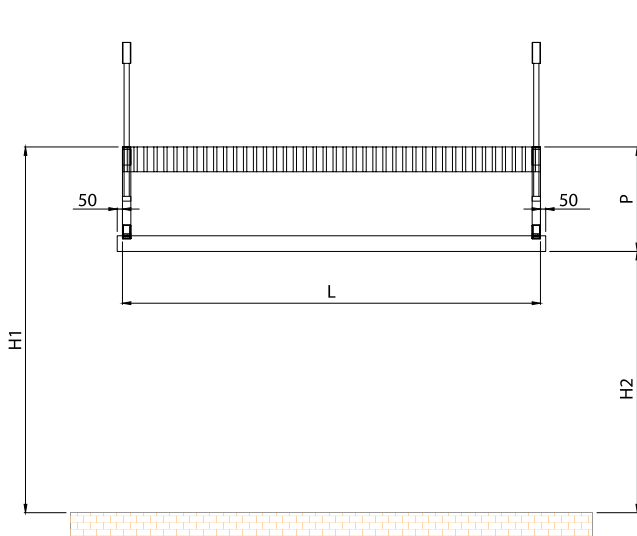

Side view / Yandan görünüş

Rails

Fabric Profile

Fabric Profile

	Max. width	Max. projection
Single Form	450 cm	600 cm
Double Form	800 cm	600 cm
Triple Form	1200 cm	600 cm

Technical Details Teknik Ayrıntılar

Extruded Frontal Gutter (Water-drain)

System has 15% inclination for better water drain. If this structure doesn't have these following features, Byart Group will not be responsible for possible knapsacks of water or similar problems concerning the running-off of rainwater. Flowing profiles number is indicative, inclinations are the least guaranteed for a correct outflow of rainwater. For inferior inclinations to least measures pointed in the table, it is possible to add one or more intermediary rails, except for technical office approval.

COLORS RENKLER

9016 1013 8017 9005 9006 7043 7016

Other Colors +10%
Diğer Renkler +%10

Double Form / İkili Form

Double form +1 motor

İkili form +1 motor

PRICES € / FİYATLAR €

	Genişlik/Width cm	500	550	600	650	700	750	800	
Projection cm / Açılım cm	300	5309	5436	5563	5691	5821	5946	6074	Prices € Fiyatlar €
	350	5733	5871	6009	6146	6286	6422	6560	
	400	6191	6341	6489	6638	6789	6936	7084	
	450	6725	6888	7049	7211	7374	7535	7698	
	500	6970	7145	7321	7496	7672	7848	8023	
	550	7214	7404	7591	7781	7970	8203	8348	
	600	7458	7661	7864	8066	8268	8471	8673	
Prices € Fiyatlar €									