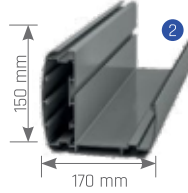

Side view / Yandan görünüş

Rails

Fabric Profile

Fabric Profile

	Max. width	Max. projection
Single Form	450 cm	600 cm
Double Form	800 cm	600 cm
Triple Form	1200 cm	600 cm

Technical Details Teknik Ayrıntılar

Extruded Frontal Gutter (Water-drain)

System has 15% inclination for better water drain. If this structure doesn't have these following features, Byart Group will not be responsible for possible knapsacks of water or similar problems concerning the running-off of rainwater. Flowing profiles number is indicative, inclinations are the least guaranteed for a correct outflow of rainwater. For inferior inclinations to least measures pointed in the table, it is possible to add one or more intermediary rails, except for technical office approval.