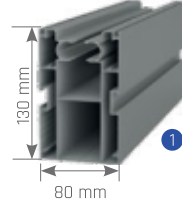

Side view / Yandan görünüş

Rails

Fabric Profile

Fabric Profile

	Max. width	Max. projection
Single Form	450 cm	600 cm
Double Form	800 cm	600 cm
Triple Form	1200 cm	600 cm

Technical Details Teknik Ayrıntılar

Extruded Frontal Gutter (Water-drain)

System has 15% inclination for better water drain. If this structure doesn't have these following features, Byart Group will not be responsible for possible knapsacks of water or similar problems concerning the running-off of rainwater. Flowing profiles number is indicative, inclinations are the least guaranteed for a correct outflow of rainwater. For inferior inclinations to least measures pointed in the table, it is possible to add one or more intermediary rails, except for technical office approval.